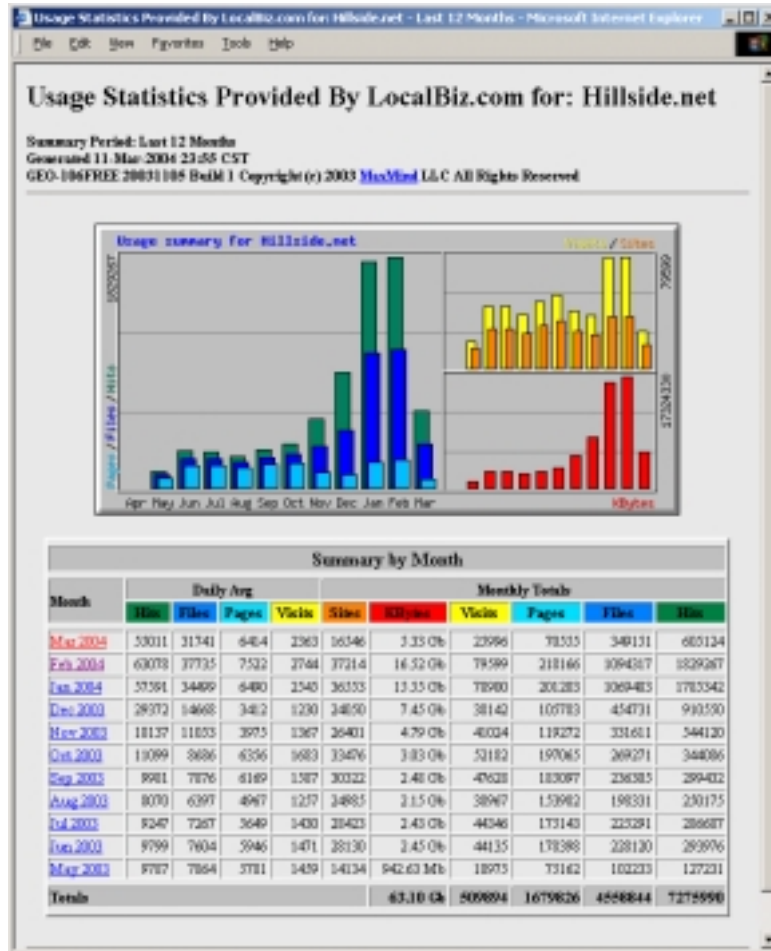

Online Web Statistics

Reviewing your Site Hits

When you own your own domain name, you now receive a detailed statistics form that you can access remotely by using a web browser. To access your statistics, type into the address bar of your web browser: http://www.yourdomainname.com/_stats. This will bring up a page as shown in Figure 1.

Figure 1 - Statistics Main Page

Monthly Statistics

On the Statistics Main page you will find basic information about your site hits, listed by months. To get a more detailed look at your site traffic, click on the month you desire and you'll see new statistics related to that particular month. On this screen you can break the month down to Daily, Hourly, and find out specific information about your visitors: where they are visiting from, sites and the disk space usage during a period of time.

Usage Statistics Provided By LocalBiz.com for: Hillside.net - January 2004 - Microsoft Internet Explorer

File Edit View Favorites Tools Help

Usage Statistics Provided By LocalBiz.com for: Hillside.net

Summary Period: January 2004
Generated 09 Mar 2004 23:26 CST
GEO:100FREE 2003108 Build 1 Copyright (c) 2003 LocalBiz LLC All Rights Reserved

[\[Daily Statistics\]](#) [\[Hourly Statistics\]](#) [\[URLs\]](#) [\[Entry\]](#) [\[Exit\]](#) [\[Hits\]](#) [\[Items\]](#) [\[Countries\]](#)

Monthly Statistics for January 2004

Total Hits	1782342	
Total Files	1869483	
Total Pages	281283	
Total Visits	78900	
Total KBytes	18.66 GB	
Total Unique Sites	36553	
Total Unique URLs	817	
Total Unique Usernames	1	
	Avg	Max
Hits per Hour	2399	7489
Hits per Day	57591	88933
Files per Day	36699	48933
Pages per Day	6490	9788
Visits per Day	2545	3463
KBytes per Day	613.71 MB	766.68 MB